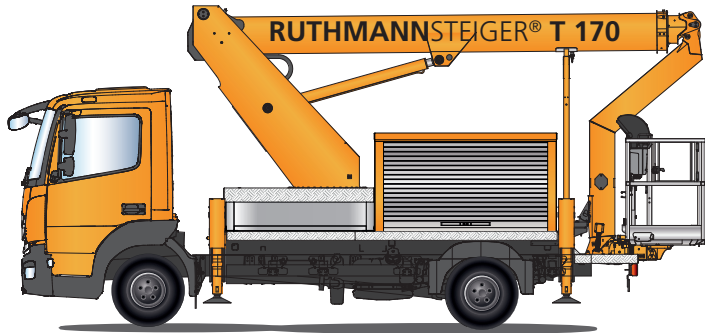

STEIGER® T 170

RUTHMANNSTEIGER®		T 170	
	17,00 m		350 kg
	15,00 m		3,46 m
	12,00 m		7,48 m
	540°		5°
	185°		7.490 kg
	1,70 x 0,86 m		

more information: www.ruthmann.de/t170
pictures in cooperation with Movie Park Germany